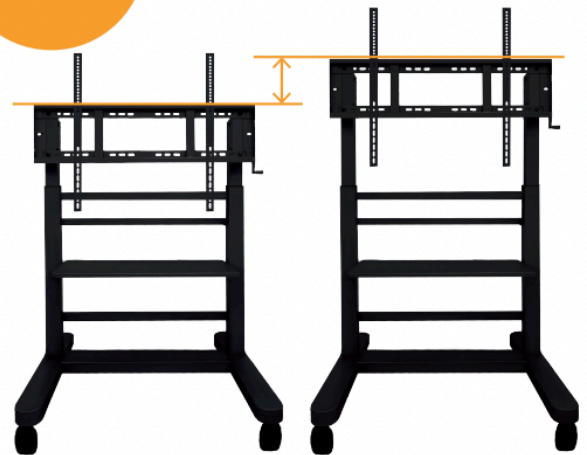

Manual Elevating Display Stand StarBoard SB-WH3193B

Earthquake resistant
**Seismic intensity
upto 6 clear**

Load Capacity
200lbs

Stoppers and
Big size Casters
4Units

VESA
Standard Compliance

Large LCD
Support upto 86"
※80lbs

Shelf
30" wide
Load Capacity 50lbs

Detachable
Handle

Compact
Width **less than 31"**

Stepless
Manual lift

Lifted upto 11.8"

*Product specifications are subject to change without prior notice due to improvements.

Product Specifications

Color	Black
Height	49.6" ~ 61.8" (Excluding brackets and bracket holder)
Length	37.8" (excluding handle)
Base	Length 37" x Width 30.7"
Caster	Diameter 3.93" Stoppers 4
Shelf board	Width 30.1" x Depth 20.5" Load capacity 110lbs
Shelf board height	23.8" (From the floor to the top)
Weight	88lbs.
VESA Standard	Maximum 900(W) X 600(H)